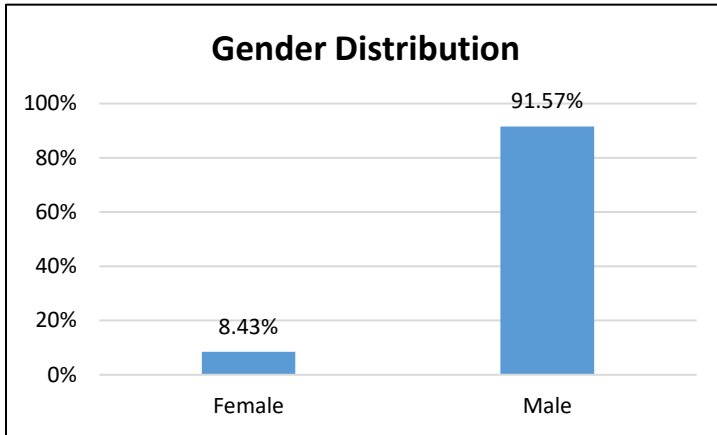

Pretrial Services Weekly Report

Electronic Monitoring Population Demographics 1/6/2023

Radio Frequency Monitoring (RF) population:	890
GPS Monitoring population:	748

Radio Frequency (RF) Monitoring