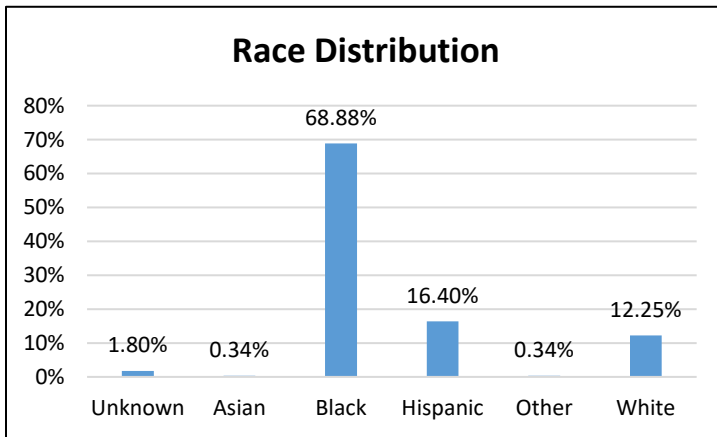

Pretrial Services Weekly Report

Electronic Monitoring Population Demographics 1/6/2023

Radio Frequency Monitoring (RF) population:	890
GPS Monitoring population:	748

Radio Frequency (RF) Monitoring