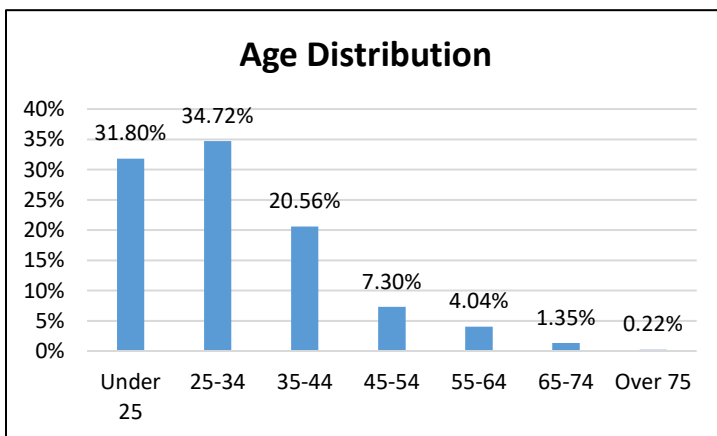

Pretrial Services Weekly Report

Electronic Monitoring Population Demographics 1/6/2023

Radio Frequency Monitoring (RF) population:	890
GPS Monitoring population:	748

Radio Frequency (RF) Monitoring